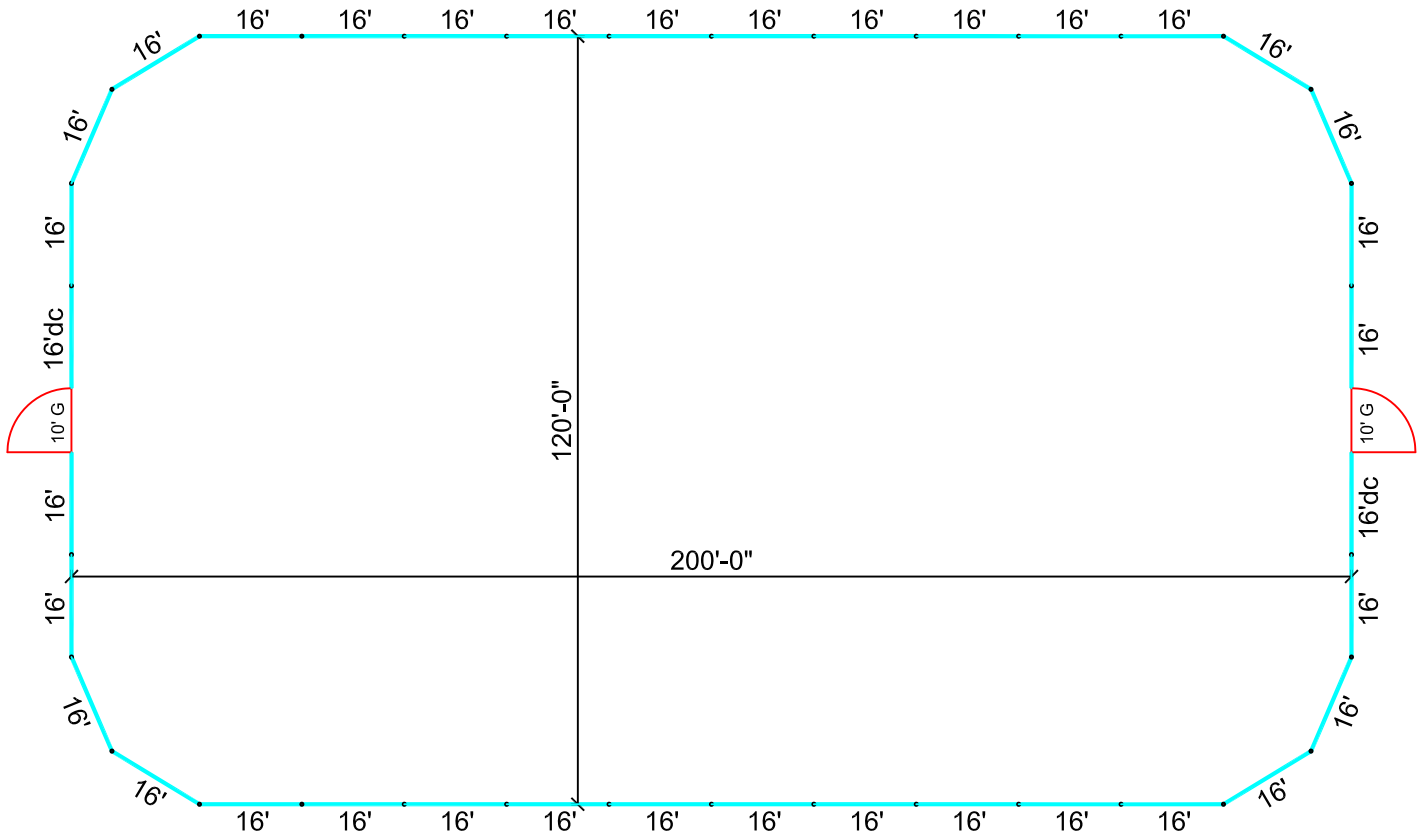

- 34 - 16' Panels
- 2 - 16' Panels dc
- 2 - 10' Gates

# 120'x200' RIDING ARENA

(16' PANELS)

This drawing is the property of RedRiverArenas.com  
 RedRiverArenas does not authorize the reproduction or  
 conveyance of any information contained herein  
 without prior written permission.

**RIDING ARENA 120'x200'**

REDRIVERARENAS.COM

PHONE : 1-325-625-1900

TUBE-S16-09