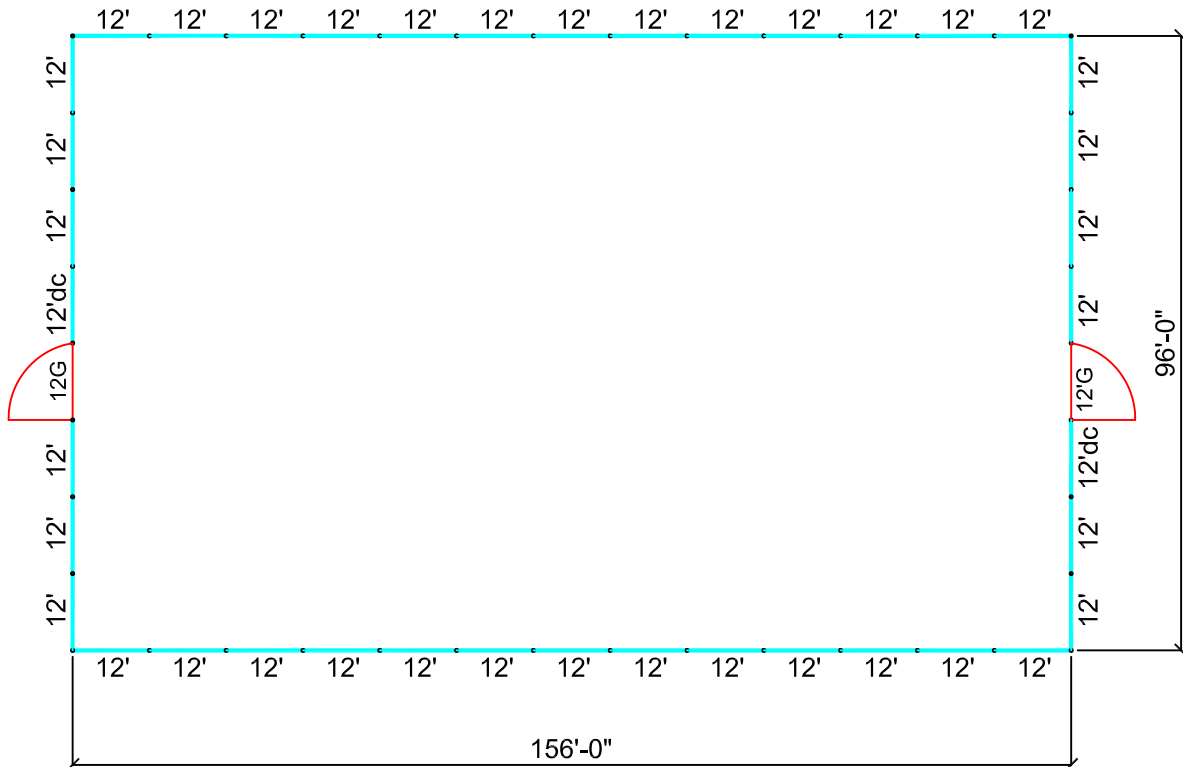

- 38 - 12' Panels
- 2 - 12' Panels dc
- 2 - 12' Gates

96'x156' RIDING ARENA w/ CHAINS

(12' PANELS)

REV - 01/18/2020

This drawing is the property of RedRiverArenas.com
RedRiverArenas does not authorize the reproduction or
conveyance of any information contained herein
without prior written permission.

96' x 156' RIDING ARENA

REDRIVERARENAS.COM

PHONE : 1-325-625-1900

TUBE-S12-16C-WC