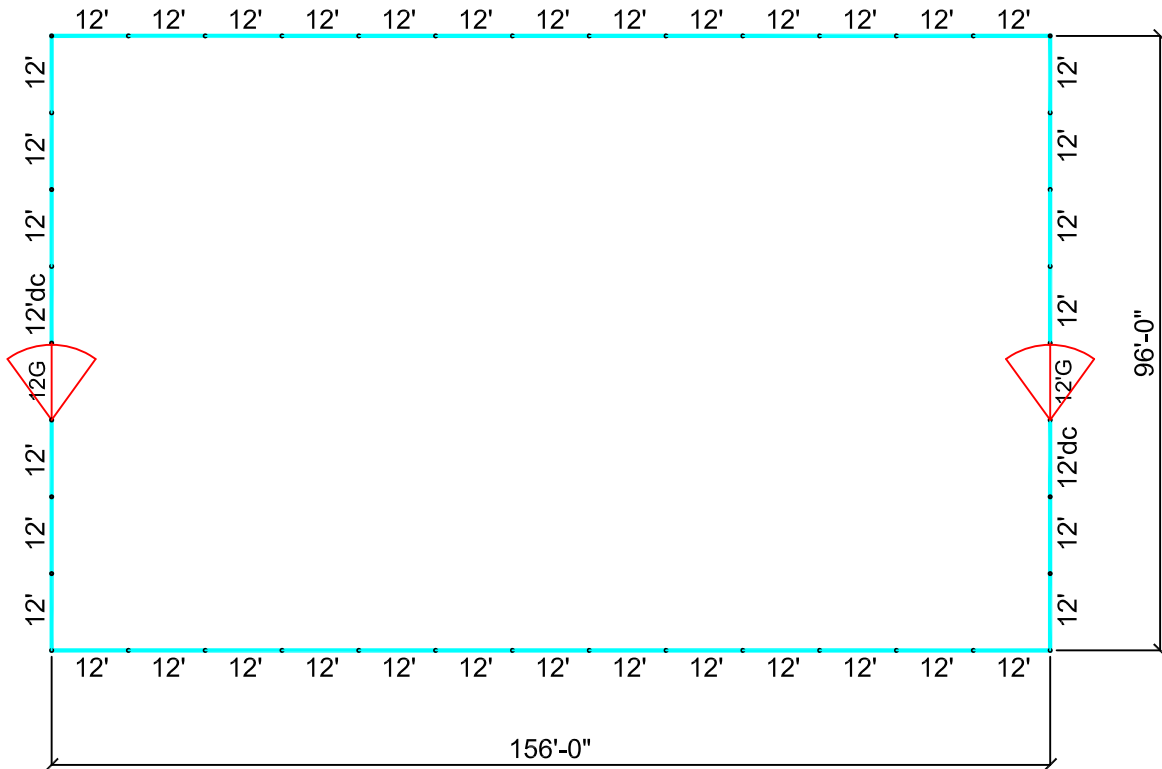

- 38 - 12' Panels
- 2 - 12' Panels dc
- 2 - 12' Gates

96'x156' RIDING ARENA w/ CHAINS

(12' PANELS)

REV - 01/18/2020

This drawing is the property of RedRiverArenas.com
RedRiverArenas does not authorize the reproduction or
conveyance of any information contained herein
without prior written permission.

96' x 156' RIDING ARENA

REDRIVERARENAS.COM

PHONE : 1-325-625-1900

TUBE-S12-16C-WC