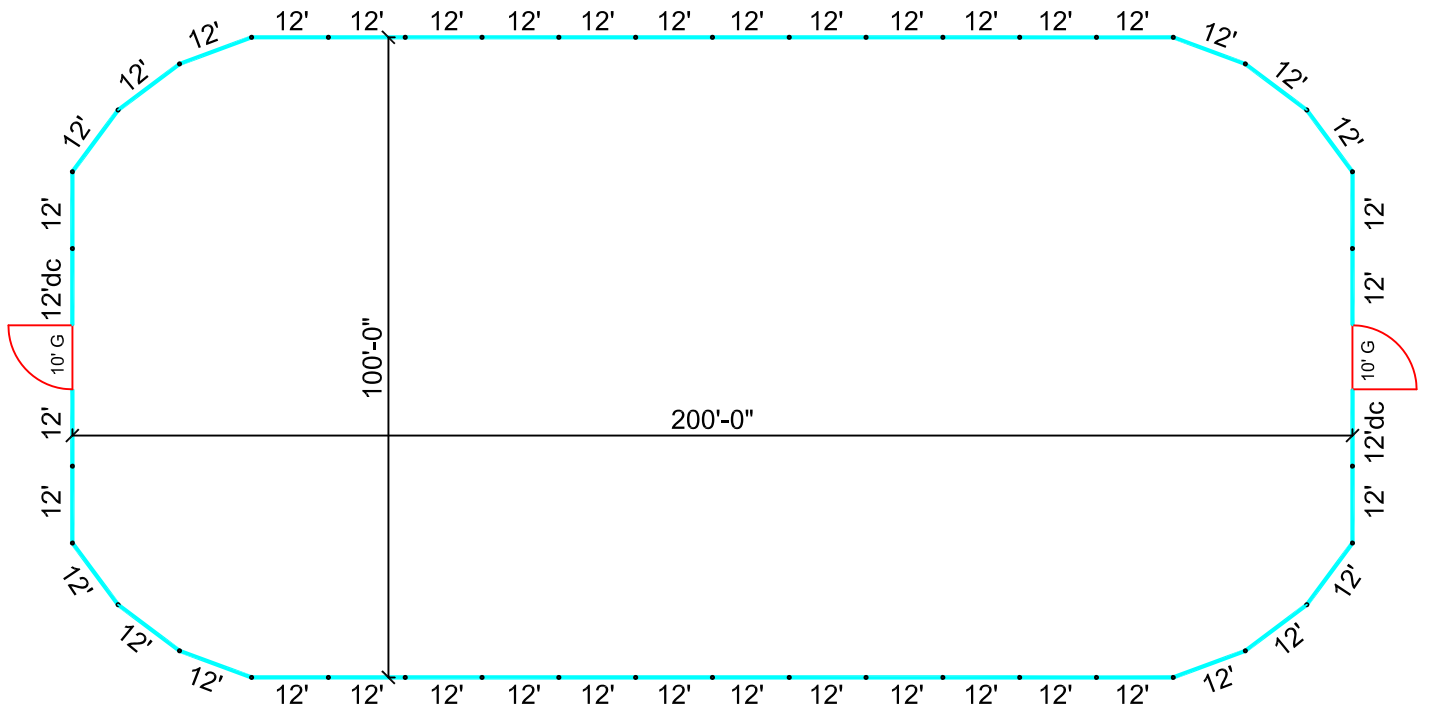

- 42 - 12' Panels
- 2 - 12' Panels dc
- 2 - 10' Gates

100'x200' RIDING ARENA w/ CHAINS

(12' PANELS)

REV - 01/18/2020

This drawing is the property of RedRiverArenas.com
RedRiverArenas does not authorize the reproduction or
conveyance of any information contained herein
without prior written permission.

100' x 200' RIDING ARENA

REDRIVERARENAS.COM

PHONE : 1-325-625-1900

TUBE-S12-9B-WC