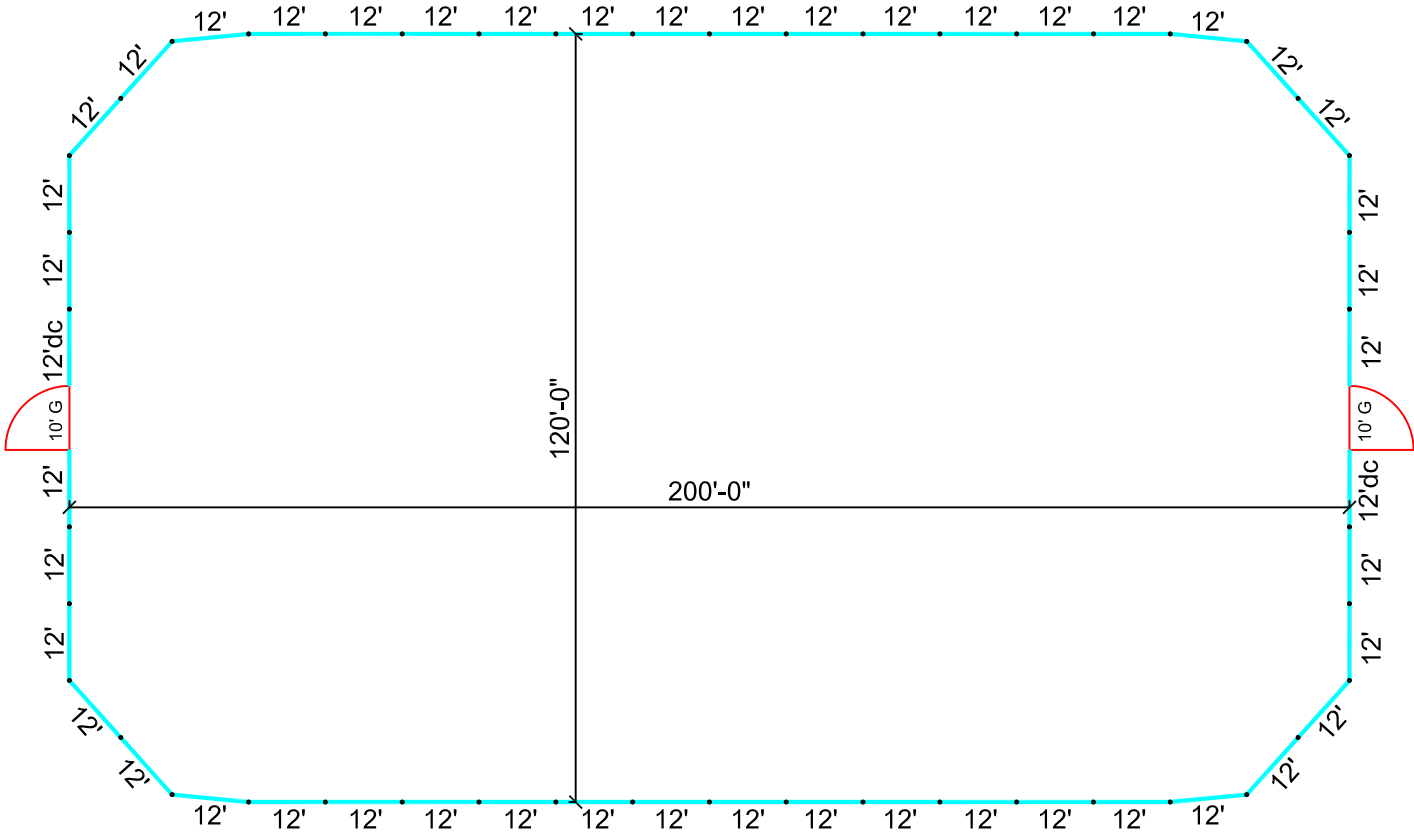

- 46 - 12' Panels
- 2 - 12' Panels dc
- 2 - 10' Gates

120'x200' RIDING ARENA w/ CHAINS

(12' PANELS)

REV - 01/18/2020

This drawing is the property of RedRiverArenas.com
RedRiverArenas does not authorize the reproduction or
conveyance of any information contained herein
without prior written permission.

120' x 200' RIDING ARENA		
REDRIVERARENAS.COM	PHONE : 1-325-625-1900	TUBE-S12-09-WC