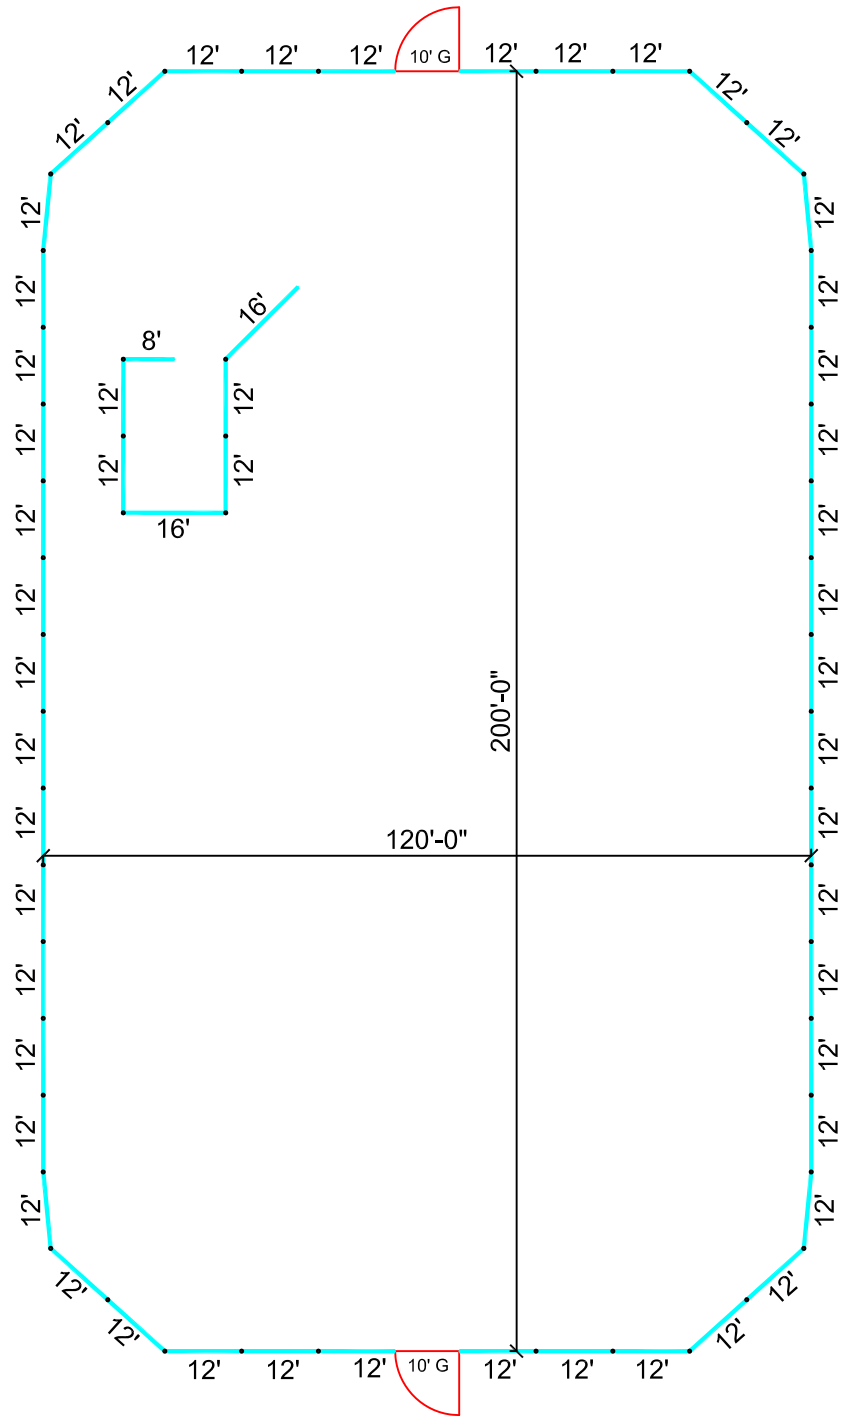

- 52 - 12' Panels
- 2 - 16' Panels
- 1 - 8' Panel
- 2 - 10' Gates

120'x200' Team Penning Arena

Scale: 1" = 30'-0"