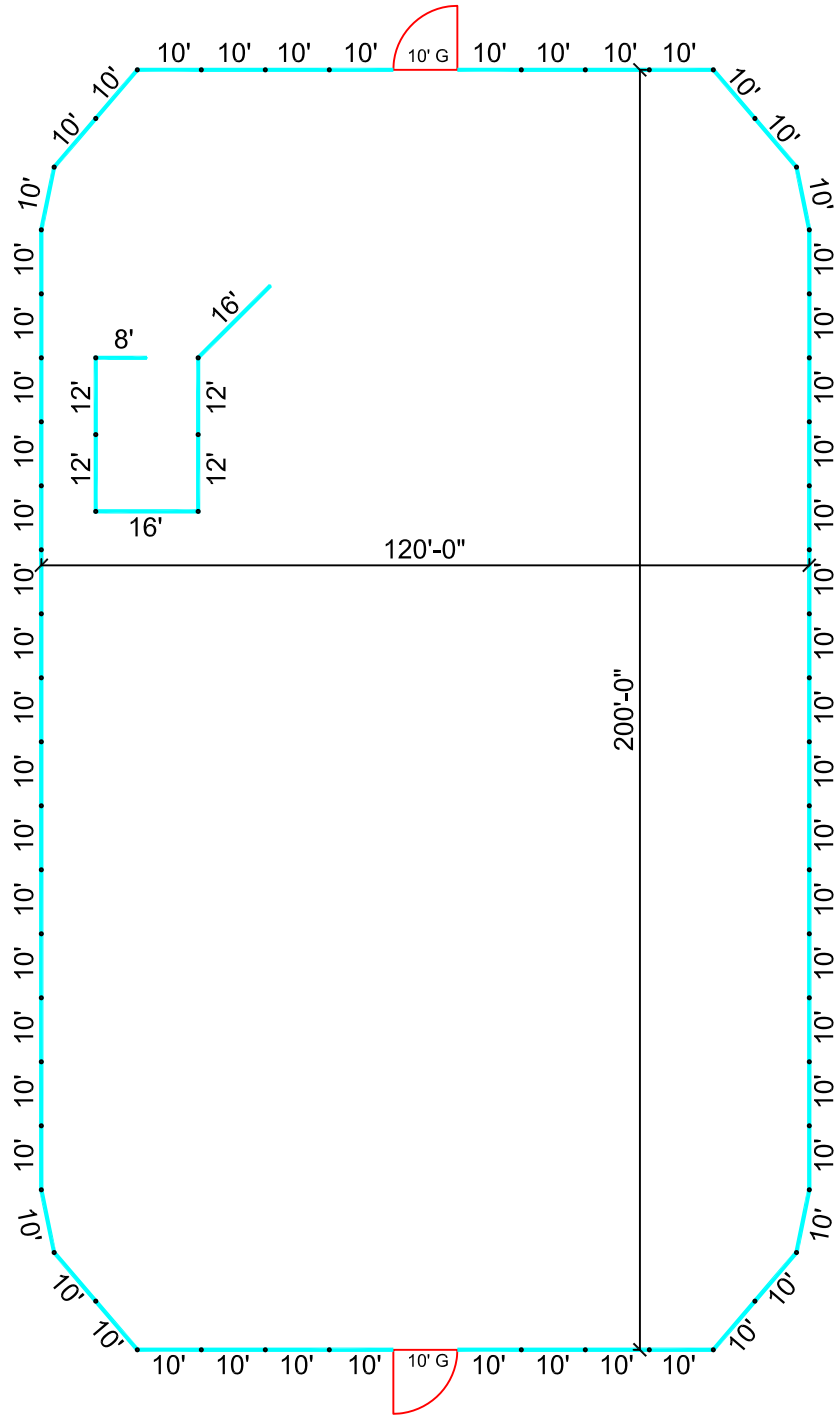

- 58 - 10' Panels
- 4 - 12' Panels
- 2 - 16' Panels
- 1 - 8' Panels
- 2 - 10' Gates

120'x200' TEAM PENNING ARENA

(10' PANELS)