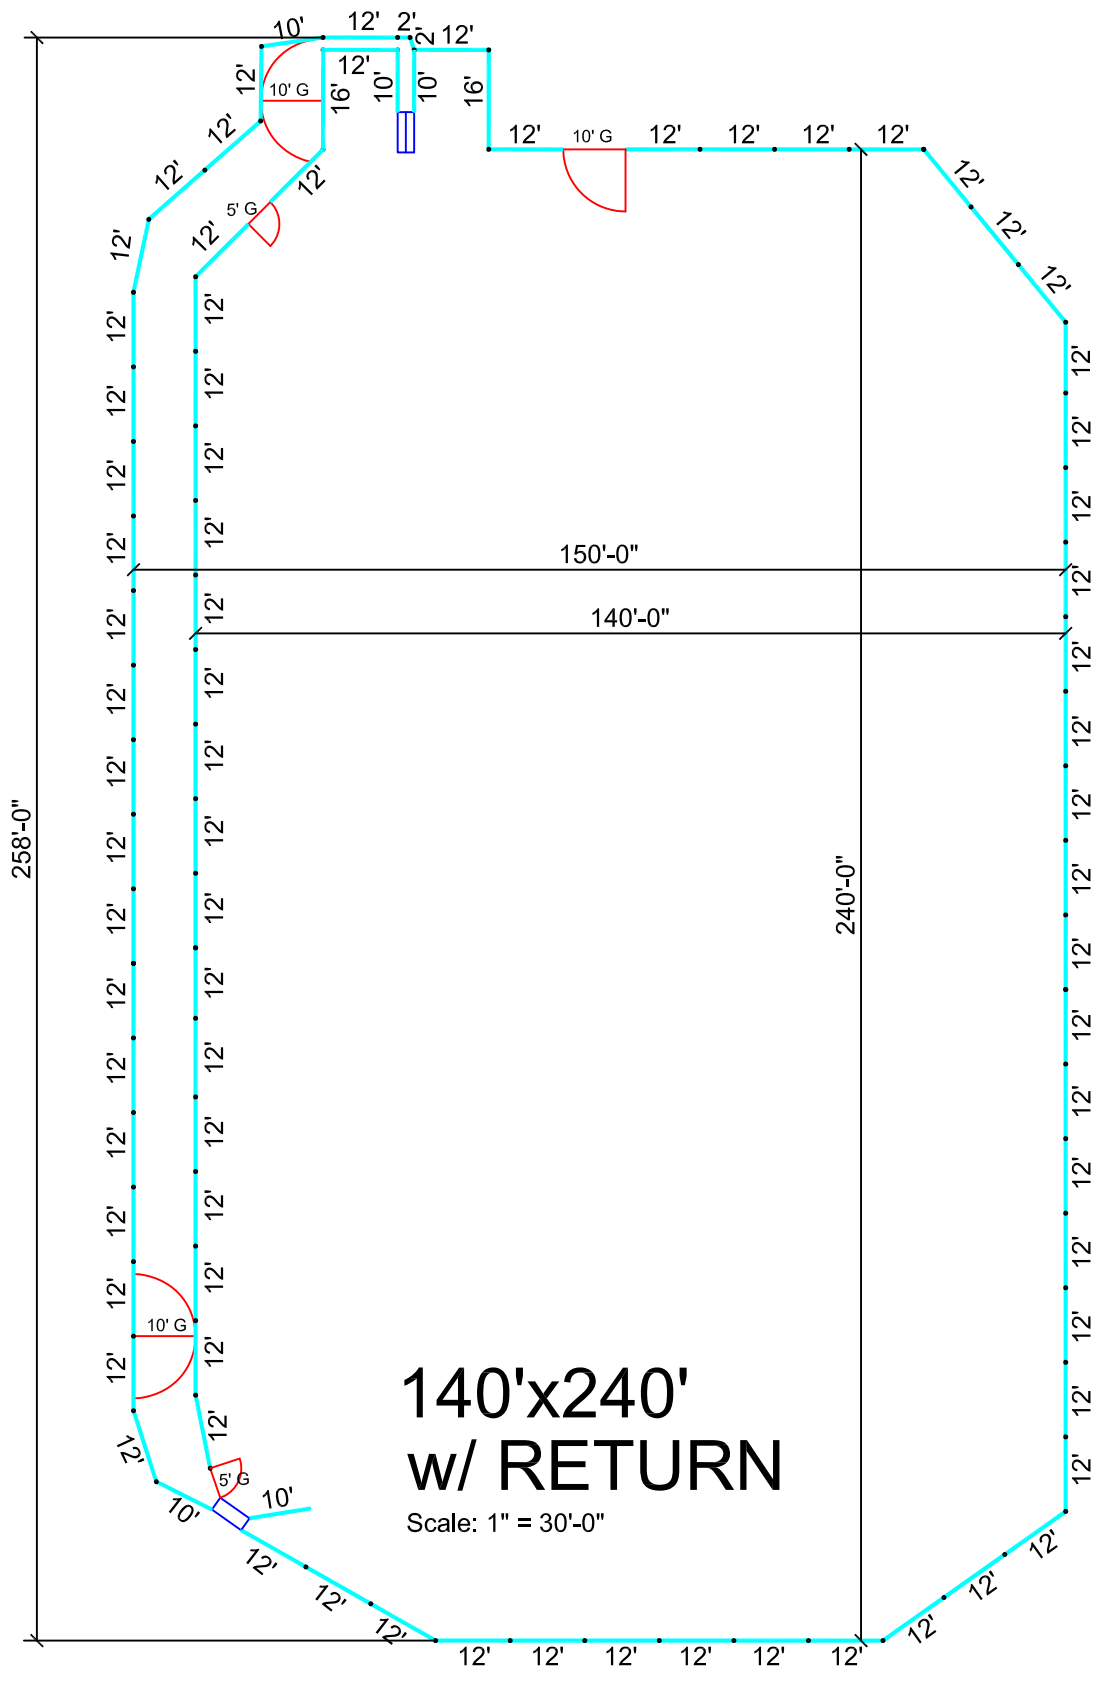

- 77 - 12' Panels
- 5 - 10' Panels
- 2 - 16' Panels
- 2 - 2' Panels
- 3 - 10' Gates
- 2 - 5' Gates
- 1 - Roping Chute
- 1 - Stripping Chute

140'x240'
w/ RETURN

Scale: 1" = 30'-0"