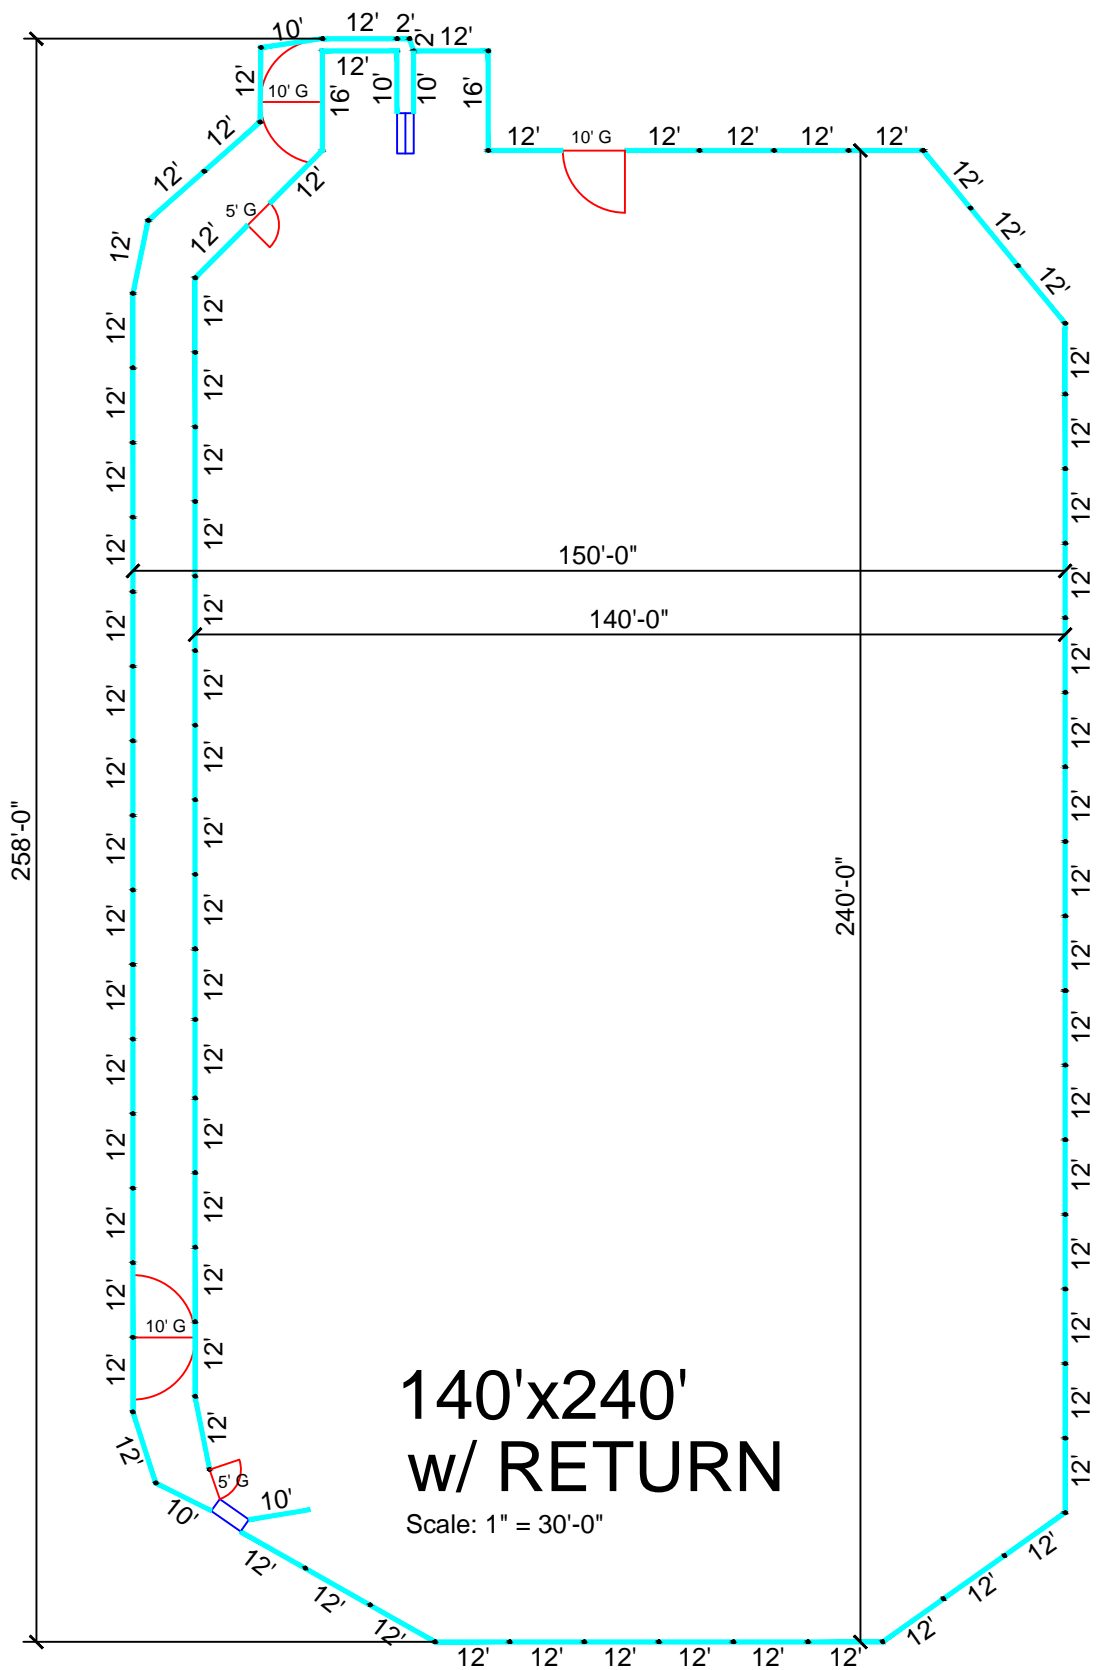

- 77 - 12' Panels
- 5 - 10' Panels
- 2 - 16' Panels
- 2 - 2' Panels
- 3 - 10' Gates
- 2 - 5' Gates
- 1 - Roping Chute
- 1 - Stripping Chute

**140'x240'**  
**w/ RETURN**

Scale: 1" = 30'-0"