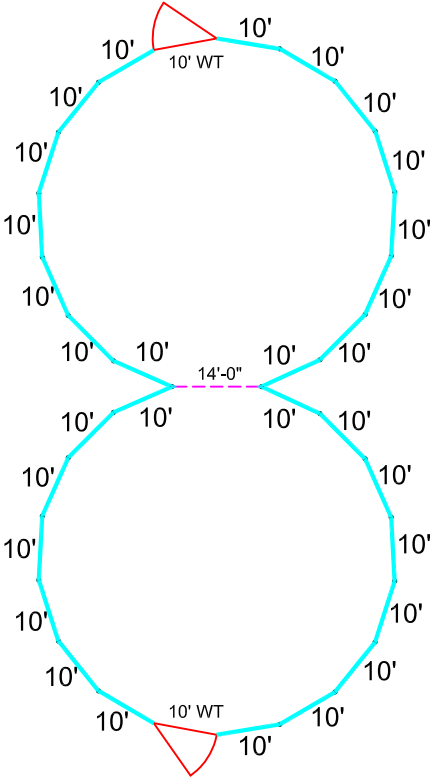

30 - 10' Panels
2 - 10' WT Gates

Ranch Sorting Practice Pen

Scale: 1" = 30'-0"