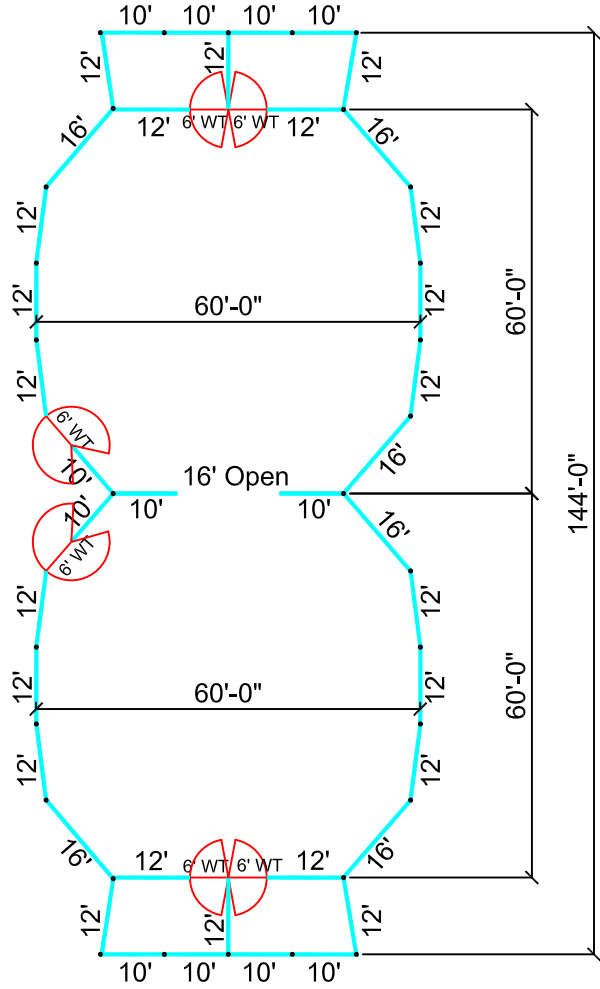

- 22 - 12' Panels
- 12 - 10' Panels
- 6 - 16' Panel
- 6 - 6' WT Gates

# 60FT. Sorting Arena

Scale: 1" = 30'-0"