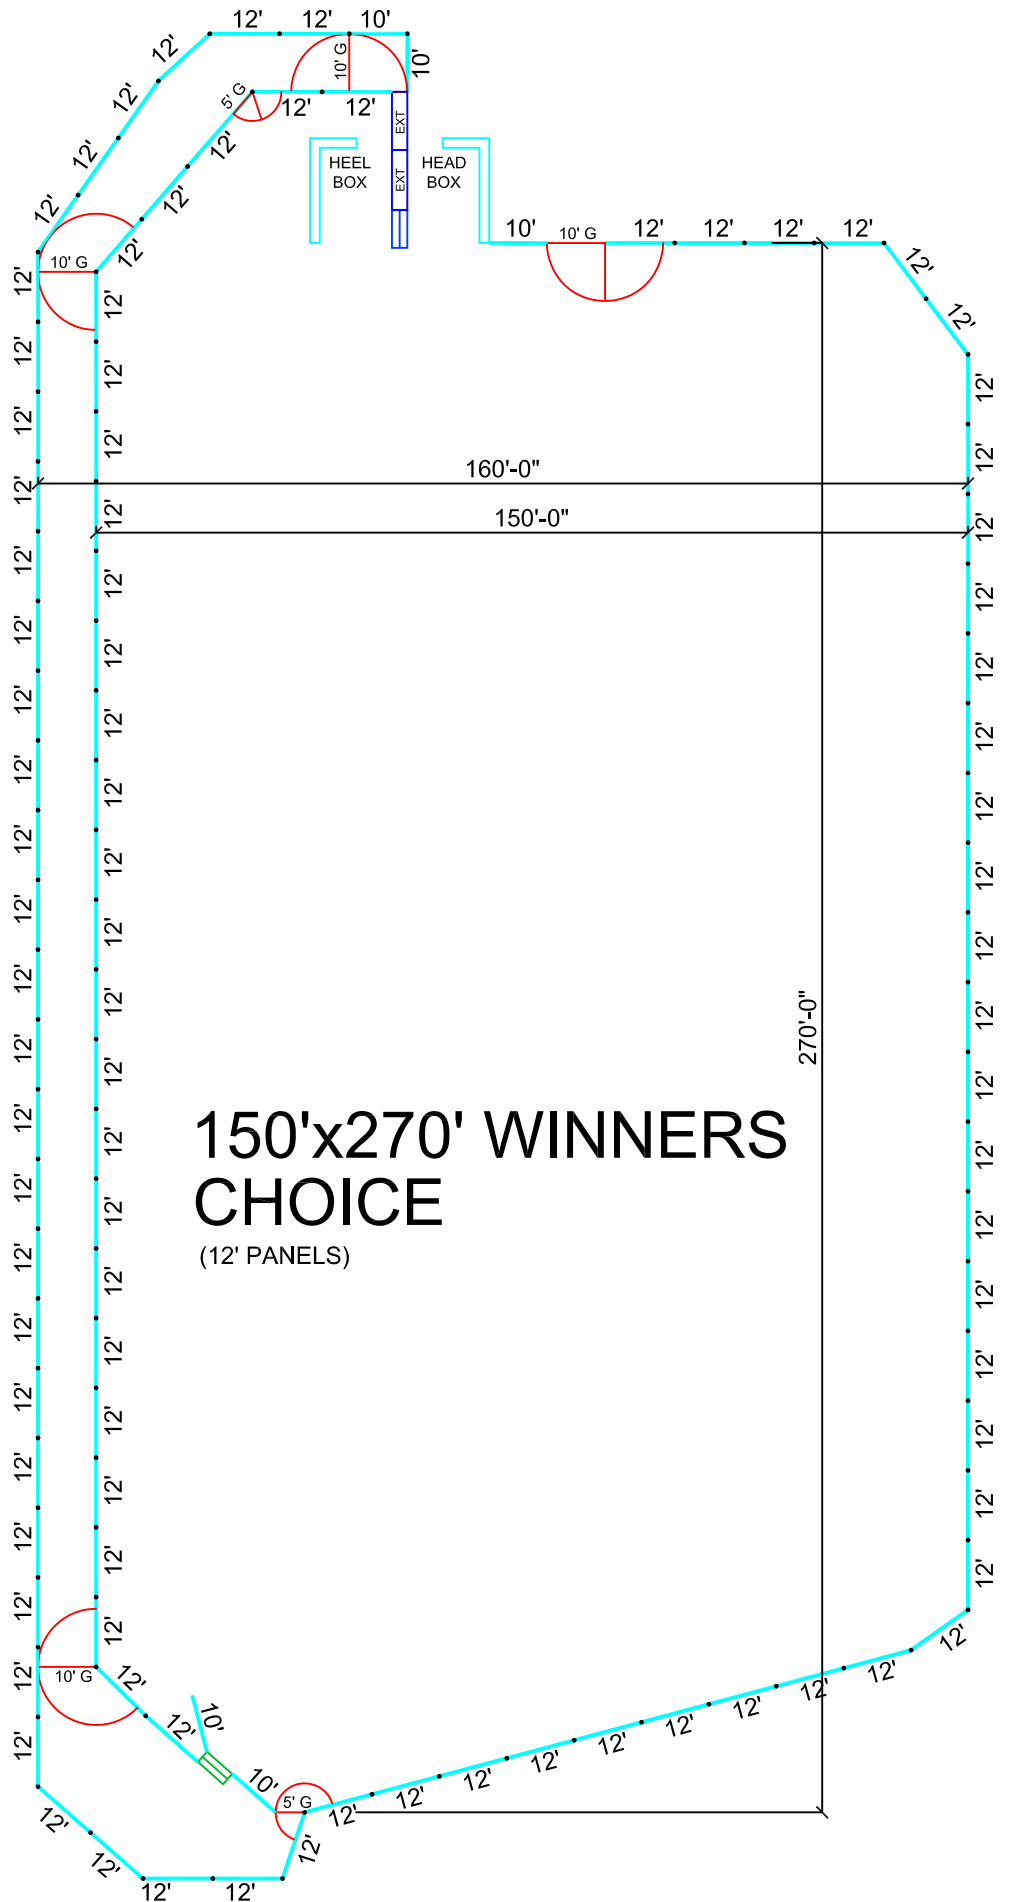

- 94 - 12' Panels
- 5 - 10' Panels
- 4 - 10' Gates
- 2 - 5' Gates
- 1 - Roping Chute
- 2 - Extensions
- 1 - Stripping Chute
- 1 - Set of Head/Heel Boxes

150'x270' WINNERS CHOICE

(12' PANELS)