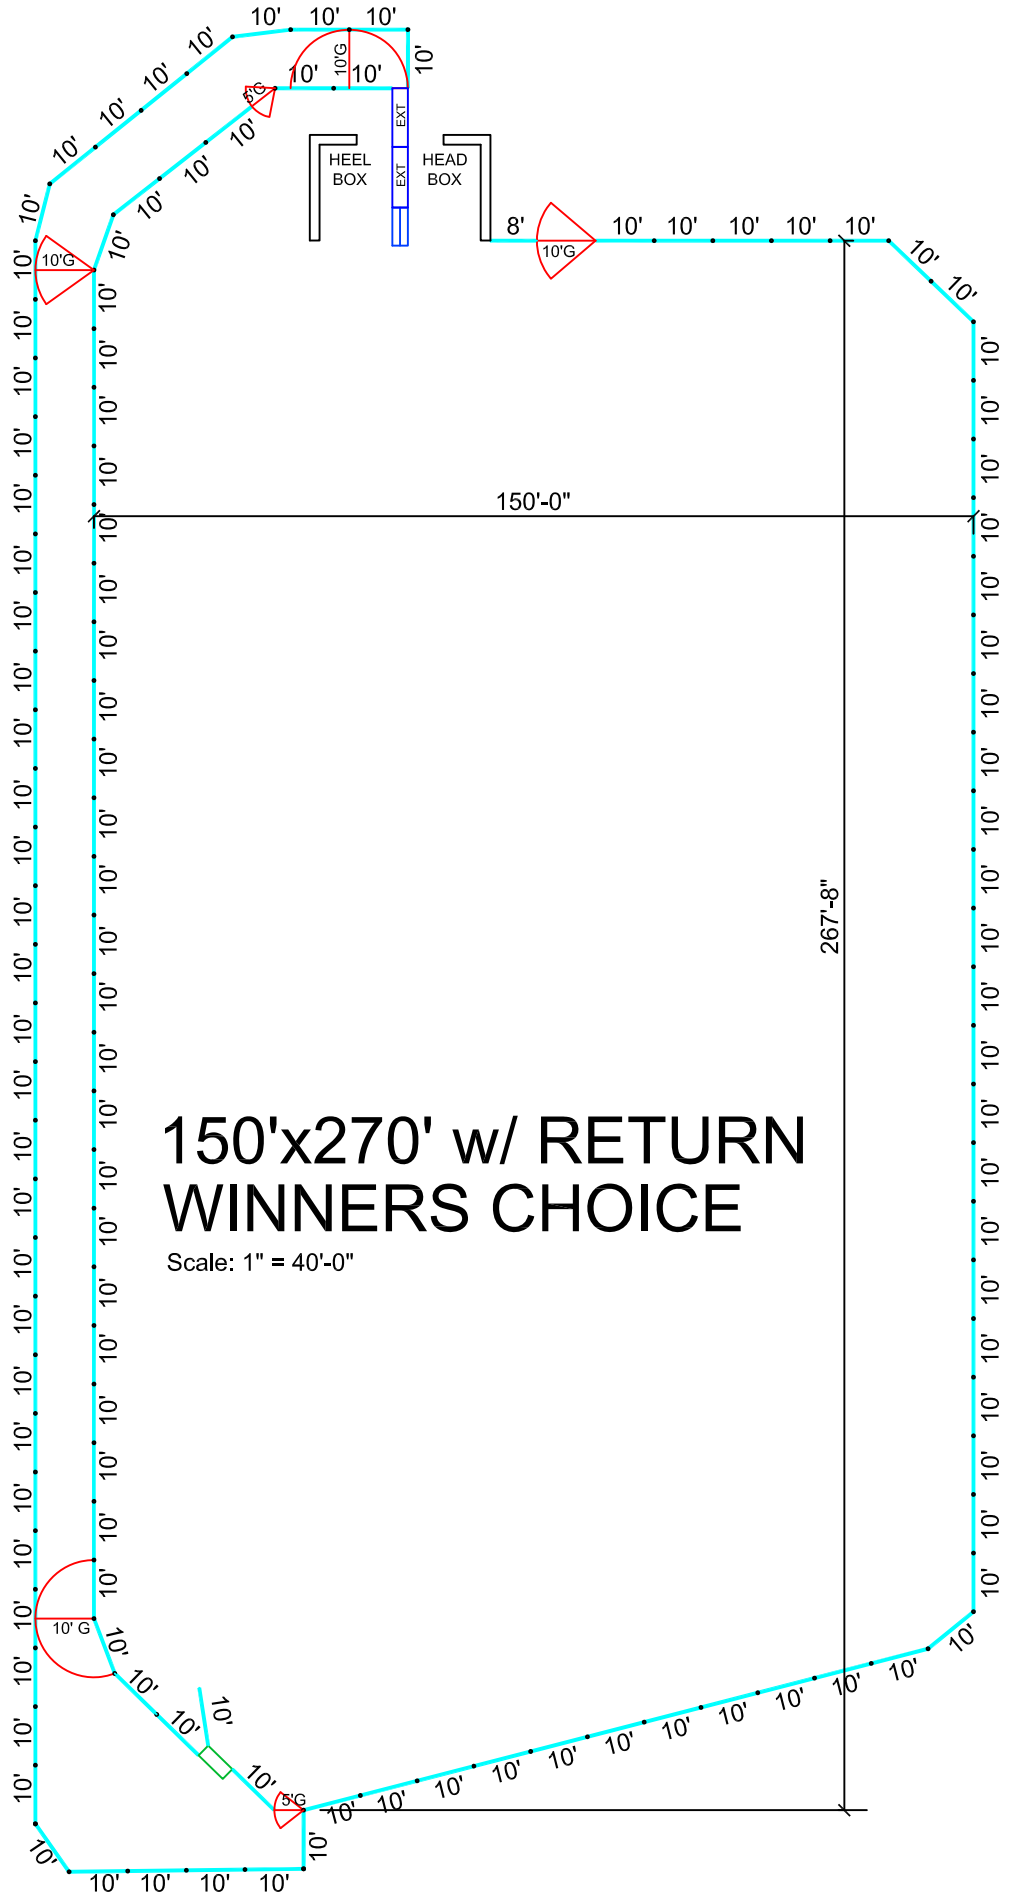

- 117 - 10' Panels
- 1 - 8' Panel

- 4 - 10' Gates
- 2 - 5' Gates

- 1 - Roping Chute
- 2 - Extensions
- 1 - Stripping Chute

- 1 - Set of Head/Heel Boxes

150'x270' w/ RETURN WINNERS CHOICE

Scale: 1" = 40'-0"