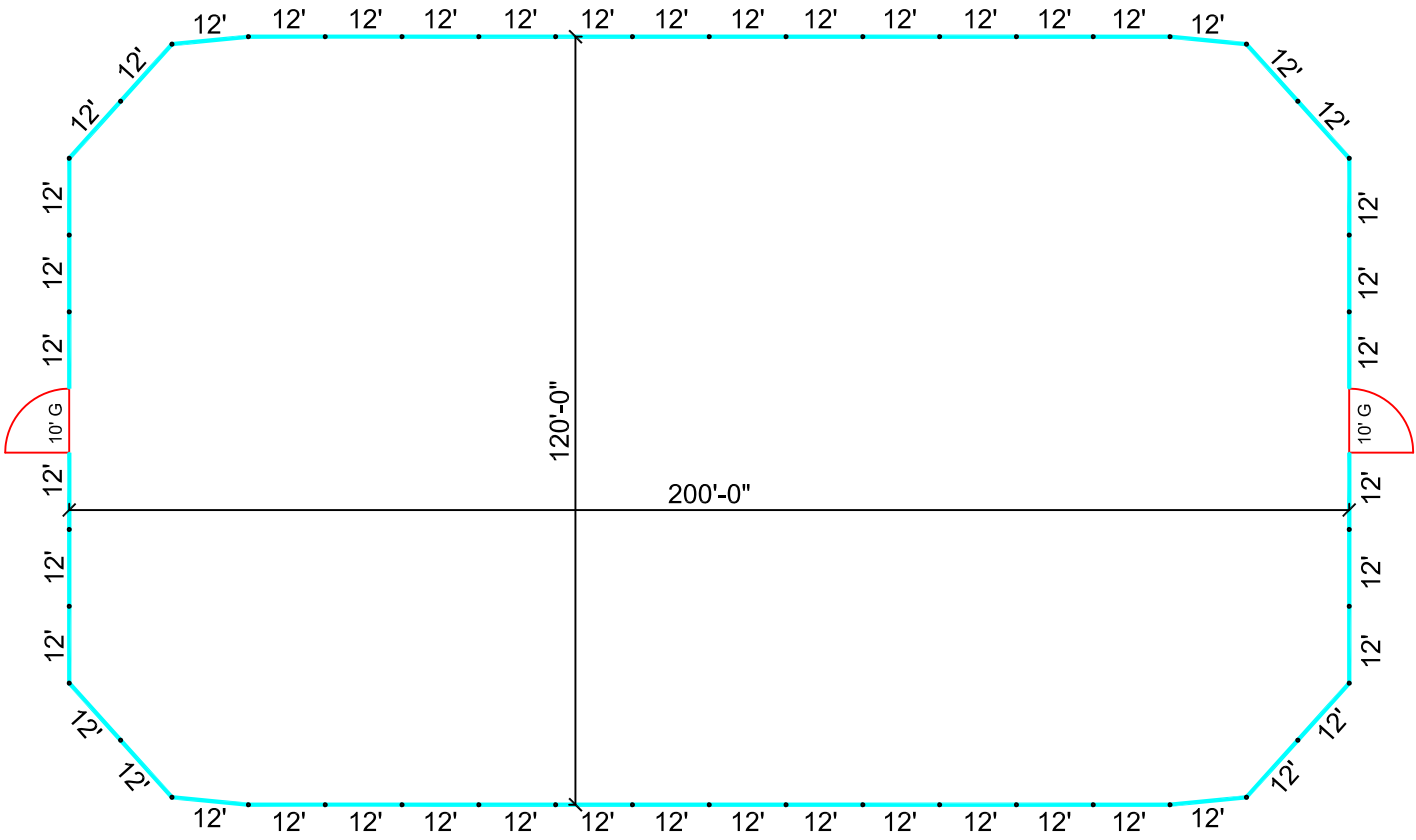

48 - 12' Panels  
2 - 10' Gates

# 120'x200' RIDING ARENA

(12' PANELS)