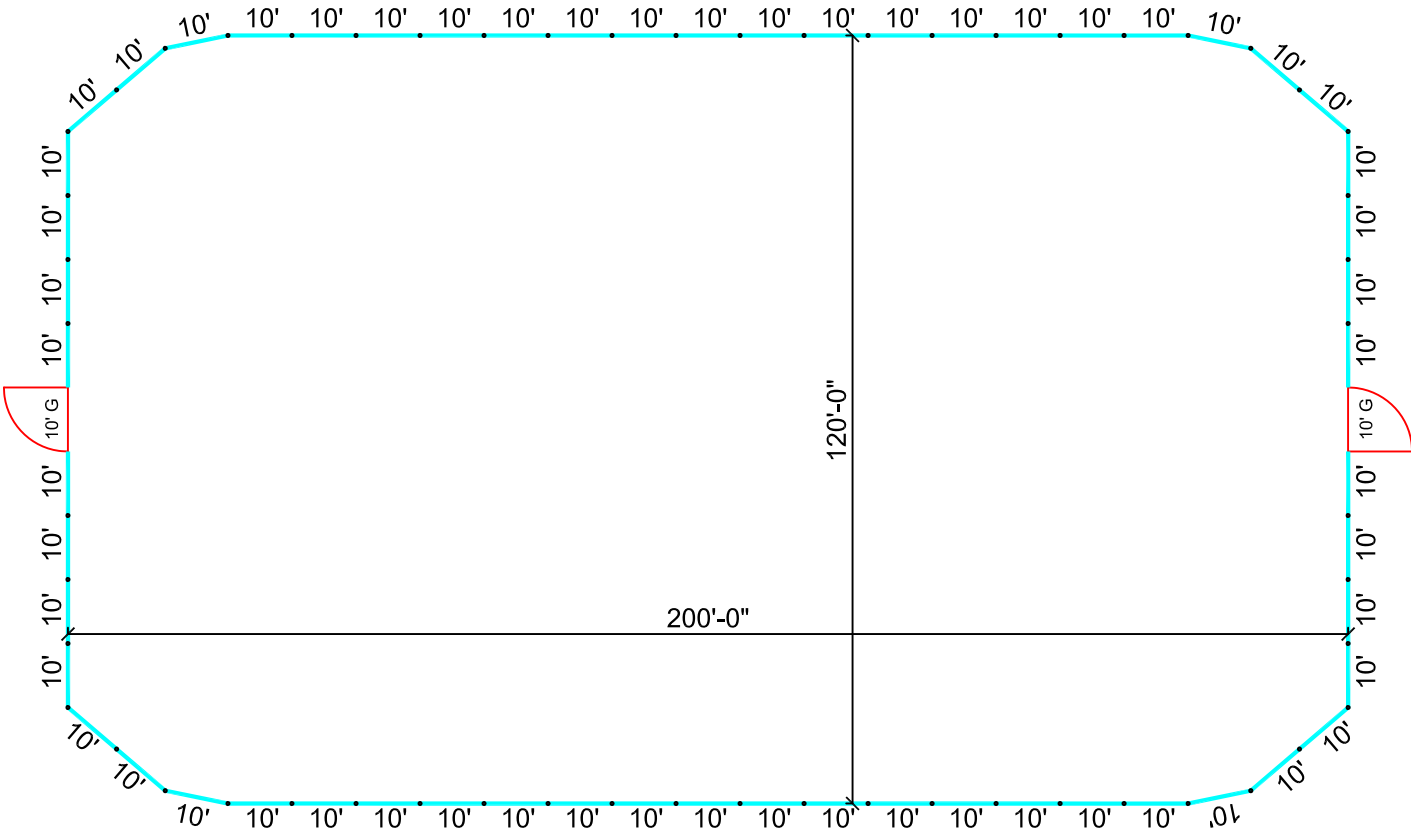

58 - 10' Panels
 2 - 10' Gates

120'x200' Riding Arena

(10' PANELS)