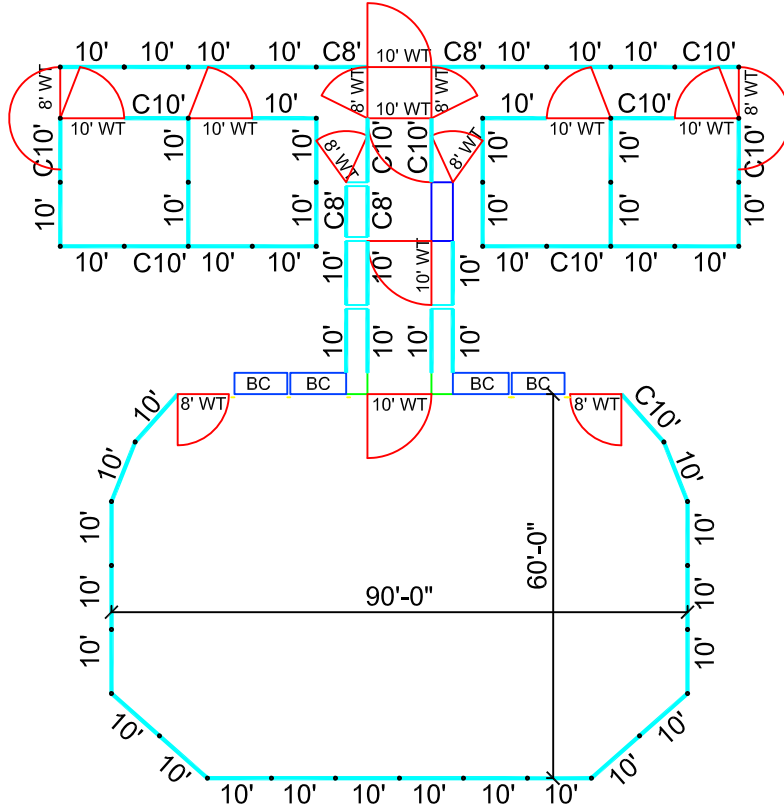

- 61 - 10' Panels
- 4 - 8' Custom Panels
- 2 - L Sections
- 4 - Slider Sections
- 8 - 10' WT Gates
- 8 - 8' WT Gates
- 1 - Stripping Chute
- 4 - Bucking Chutes

60'x90' Bucking Arena

Scale: 1" = 30'-0"